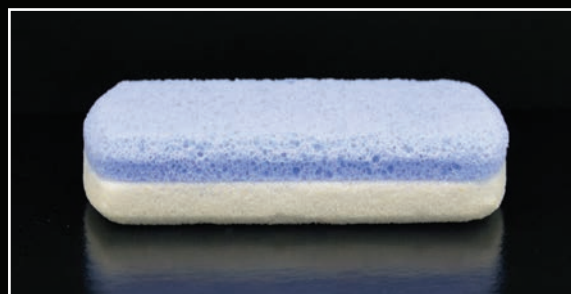

Hard Skin Remover

Beauty Formulas **Hard Skin Remover** clears away rough and dry or callused skin. With two textured and coloured finishes, white for medium or blue for coarse applications, it helps keep skin feeling soft and smooth.

Code	Description	Contents	Pallet Qty (per case)	Layer Qty (per case)	Case Qty (units)	Weight per case (Kg)	Volume per case (M3)	Bar Code
HARD SKIN REMOVER								
88514	Hard Skin Remover	1	288	72	12	0.60	0.0060	5012251011891